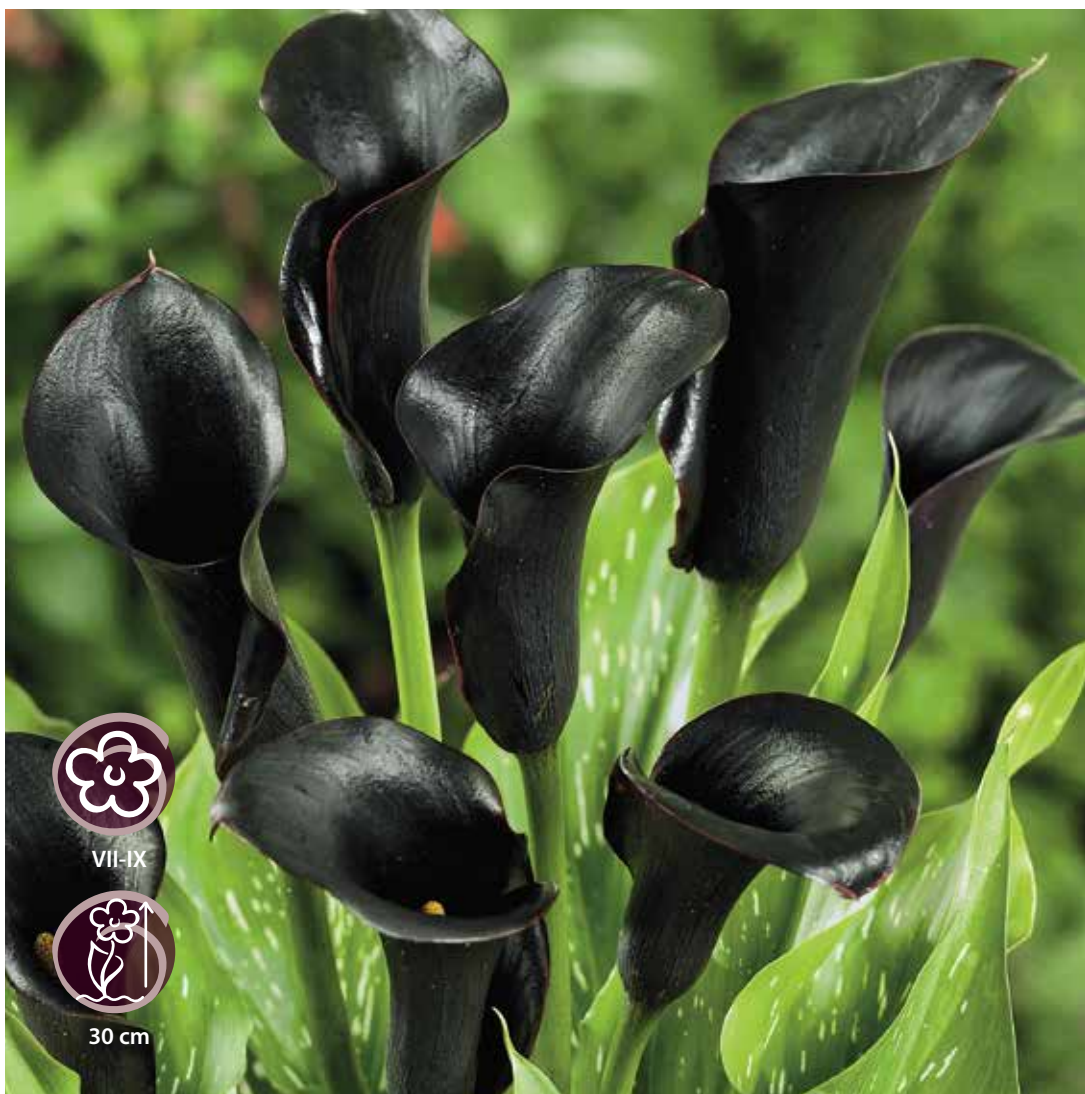

harmony

Calla Lily

Κάλλα

Arum

Zantedeschia

1 12/14 cm

Black - μαύρο - Noir

N1906925.tif