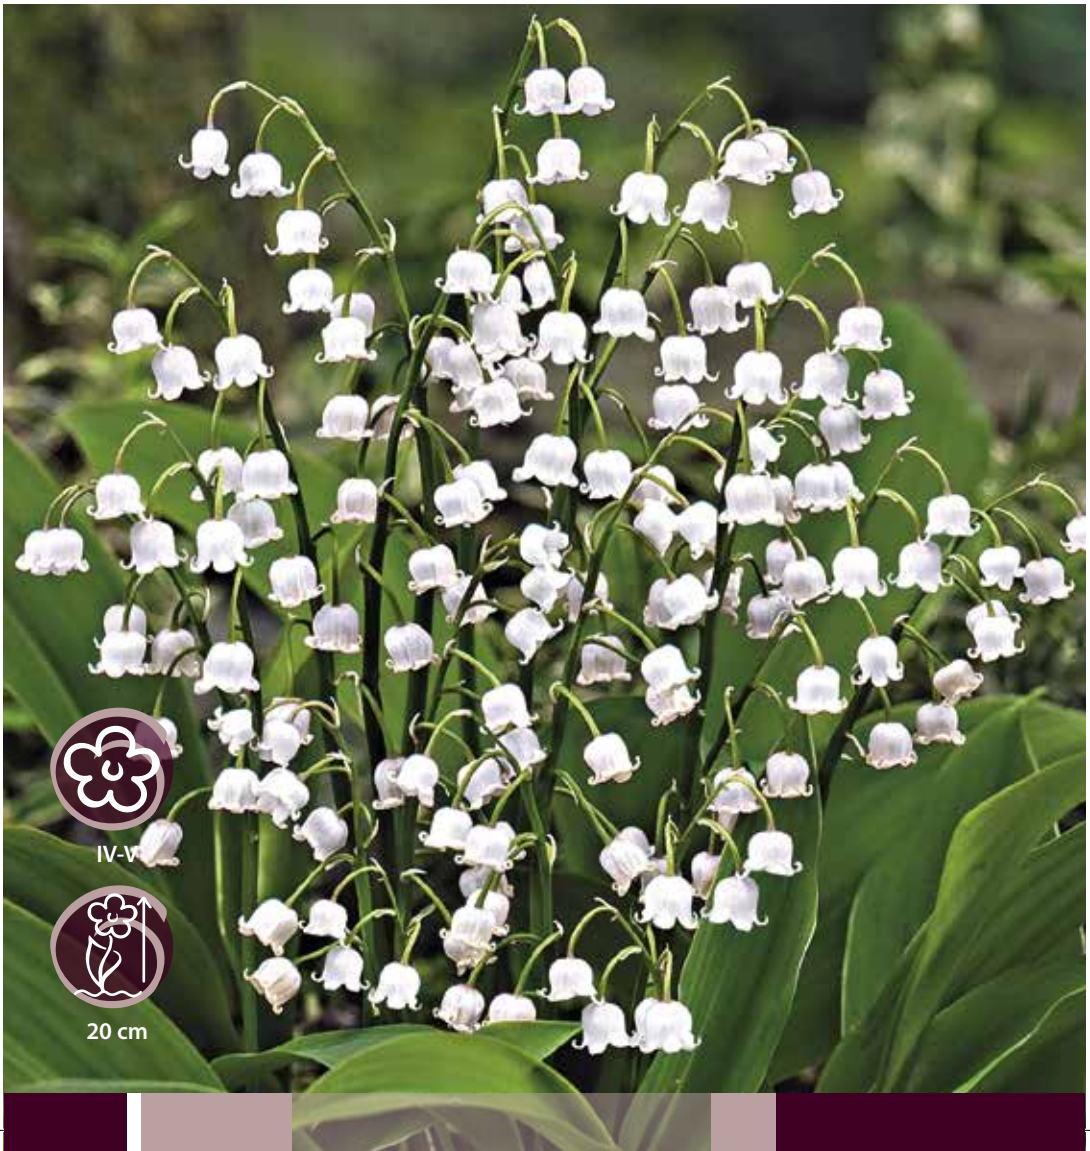

Convallaria
majalis

5
pips

B0027950.tif